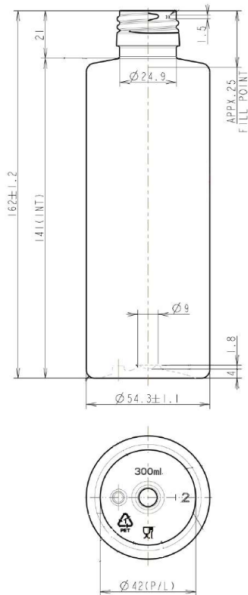

Quo 300

General info

Item no. (SKU):	
Family / Range:	MISC
Capacity:	300ml
Neck:	28 ROPP
Weight:	24
Shape:	Round
Material:	PET
Colour:	All Colours Available
Print Areas:	
Country of Origin:	Lithuania

Packaging Info

Packed in Boxes

Box Dimensions (mm):	594 x 394 x 448
Quantity per box (pcs):	
Boxes per pallet (pcs):	
Quantity per pallet (pcs):	
Net weight (kg):	
Gross weight (kg):	
Pallet height (mm):	2400

Packed in PE bags on trays (Full pallet)

Tray dimensions (mm):	1200 x 800 x 50
Quantity per tray (pcs):	314
Quantity per PE bag (pcs):	157
PE bags per tray (pcs):	2
Trays per pallet (pcs):	14
Quantity per pallet (pcs):	4396
Net weight (kg):	106
Gross weight (kg):	124
Pallet height (mm):	2400